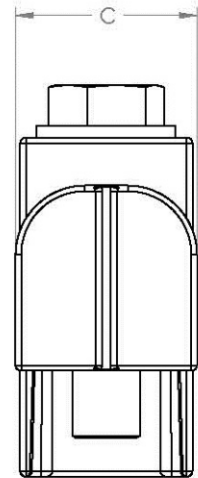

ALUMA-FORM®

BRONZE VISE CONNECTORS

Catalog Number	Conductor Diameter Range	Bolt Hex Head Size	A	B	C
AF-BVC-6	10 sol - 6 str	3/8"	0.88	0.64	0.73
AF-BVC-4	8 sol - 4 str	9/16"	1.13	0.73	0.83
AF-BVC-2	6 sol - 2 sol	9/16"	1.33	0.84	0.75
AF-BVC-2S	5 sol - 2 str	9/16"	1.52	0.79	0.93
AF-BVC-20	4 sol - 1/0 str	9/16"	1.72	1.05	0.8
AF-BVC-20S	3 sol - 2/0 str	9/16"	1.91	0.94	1.19

- Easy Installation
- Interlocking components for vibration proof connections
- Wide ranges for minimal inventory
- Can be installed on structures, cabinets and enclosures for grounding applications