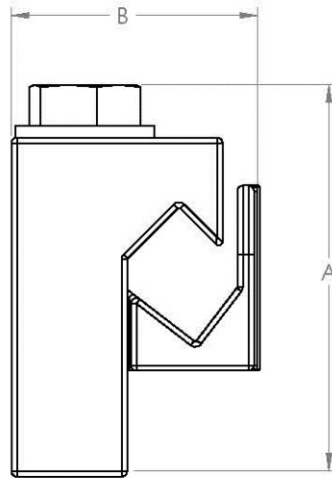

ALUMA-FORM®

BRONZE VISE CONNECTORS

Catalog Number	Conductor Diameter Range	Bolt Hex Head Size	A	B	C
AF-BVC-6	10 sol - 6 str	3/8"	0.88	0.64	0.73
AF-BVC-4	8 sol - 4 str	9/16"	1.13	0.73	0.83
AF-BVC-2	6 sol - 2 sol	9/16"	1.33	0.84	0.75
AF-BVC-2S	5 sol - 2 str	9/16"	1.52	0.79	0.93
AF-BVC-20	4 sol - 1/0 str	9/16"	1.72	1.05	0.8
AF-BVC-20S	3 sol - 2/0 str	9/16"	1.91	0.94	1.19